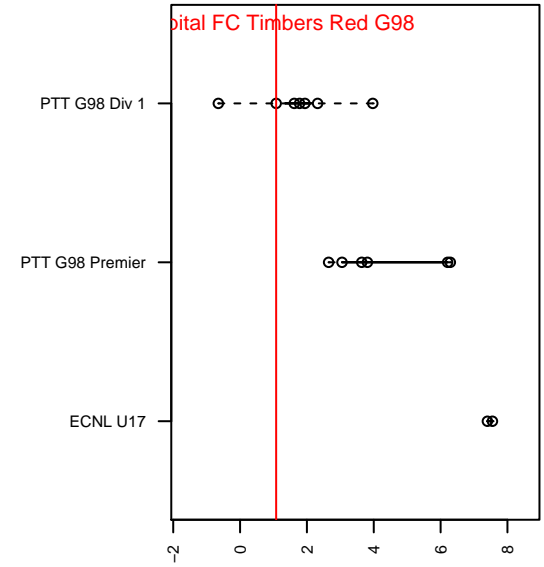

# Capital FC Timbers Red G98

Cascade Futbol Club/Capital FC  
 Salem, OR  
 G98 total strength=1230  
 attack=3.77 defense=5.24  
 fall league = PTT G98 Div 1

alt names used:  
 Capital FC Timbers 98 Girls Red  
 Capital FC Timbers 98 Girls Red

Venues played:  
 2015 PTT G98 Division 1  
 2015 OYS Presidents Cup G98

**Capital FC Timbers Red G98**  
 Dots are actual minus expected GF (blue circles) and GA (red triangles).  
 Blue line is smoothed change in attack strength. Red is smoothed change in defense strength.

**attack and defense variance (black dot)  
relative to other teams  
and top 10 in region**

**attack and defense rating  
relative to others at age  
and all opponents in last 13 months**

**Performance relative to 13 month average**